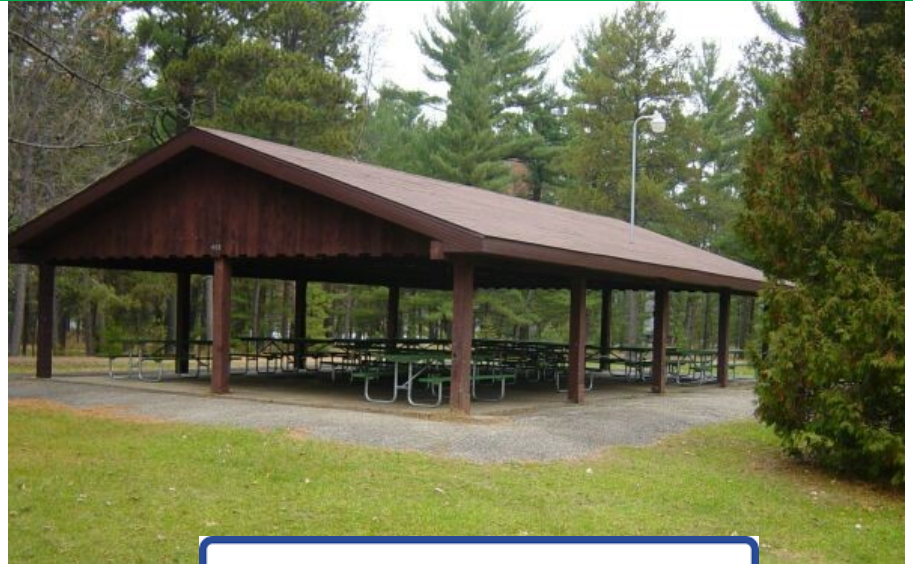

Otherwise, the shelter is available daily at no charge on a first-come, first-served basis.

\$100—8am—10pm Daily

Holiday Rate: \$125/day

Seats 130 comfortably (10/table)

(13) 8' Picnic tables

Shelter is 45'-6" x 63'

Charcoal grill

20 parking stalls, Playground,

Sand volleyball court — bring own ball

Close to walking trail and beach

4 sets of electrical outlets

Lights inside shelter

Nearby vault toilets

Find us on:
facebook®