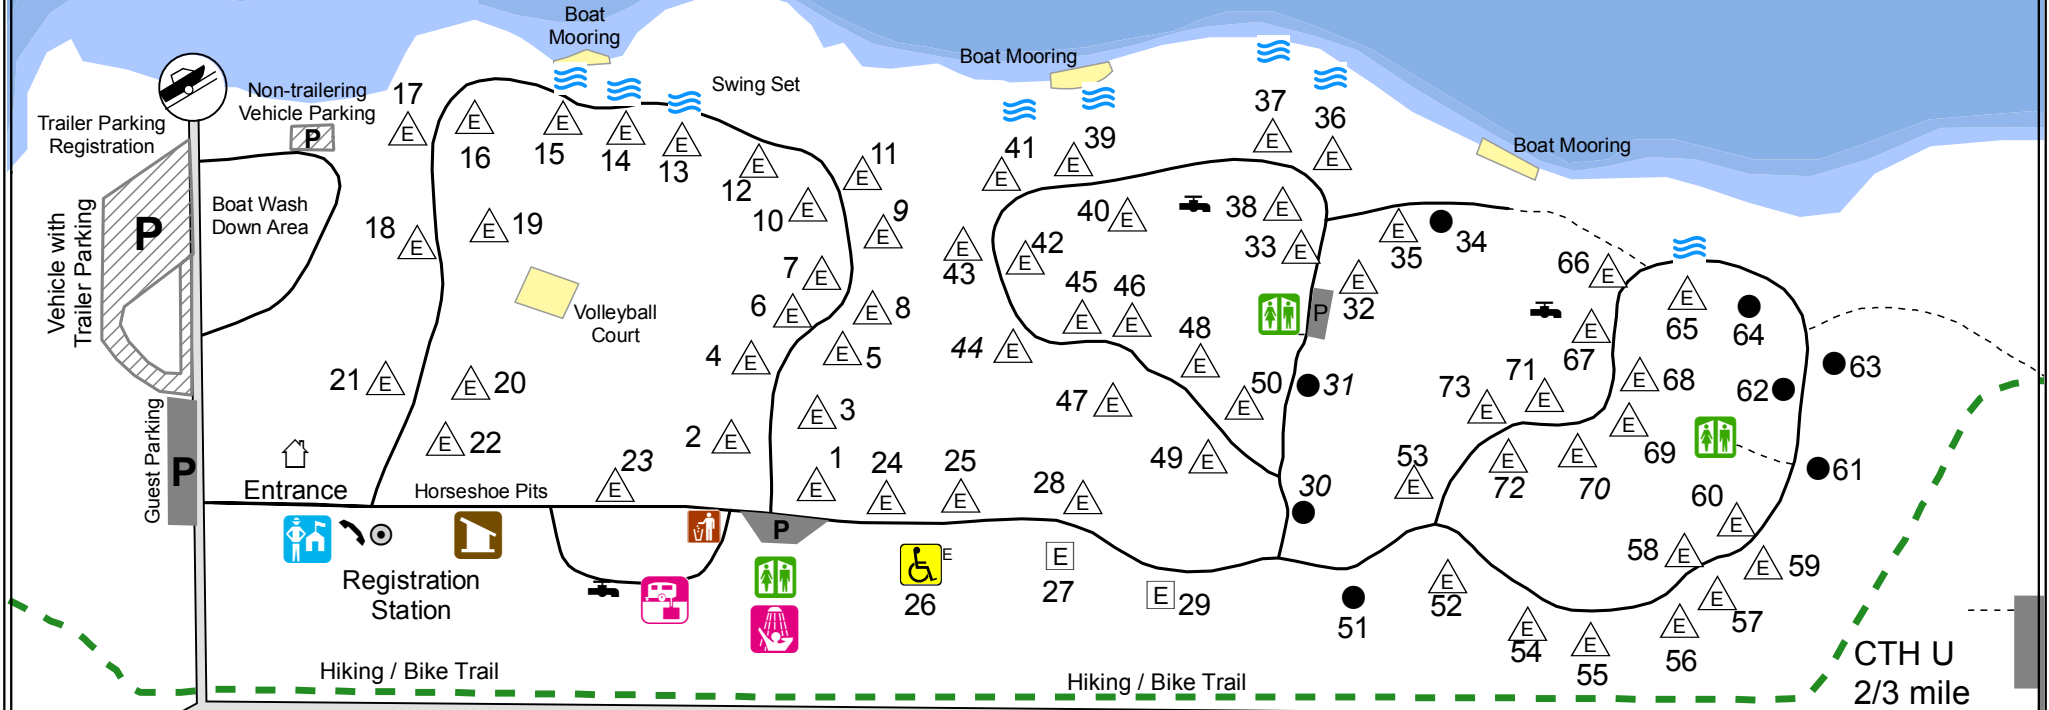

South Park Campground

6411 South Park Road
Wisconsin Rapids, WI 54494

Individual pictures and dimensions of each campsite are on our Facebook page under "Albums"

Lake Wazeecha

Campsite Types

- No Electric
- E 30 Amp Electric
- △ 50 Amp Electric
- ♿^F Accessible 30 Amp Electric
- 🏠 Camp Host
- 👤 Camp Ranger
- 🌊 Waterfront Sites

Park Trails / Roads

- Campground Road
- - - Hiking / Bike Trail
- - - - - Walking Path

Park Facilities

- 📍 Registration stations
- 🚿 Showers / Flush Toilets
- 🚻 Vault Toilets
- 🧊 Ice / Wood
- ♻️ Garbage / Recycling
- ☎ Telephone
- ⛑ Well
- 🗑 Dump Station
- 🚤 Accessible Boat Dock
- 🅇 Fee Parking Lot
- 🅅 Parking Lot

On site registration only. Sites: 9,

CTH U
2/3 mile

South Park Road

64th St.

Rude St.

For reservation visit us online at:
www.co.wood.wi.us/departments/parks
or call the park office
Monday - Friday 9 am - 4 pm
(715) 421-8422