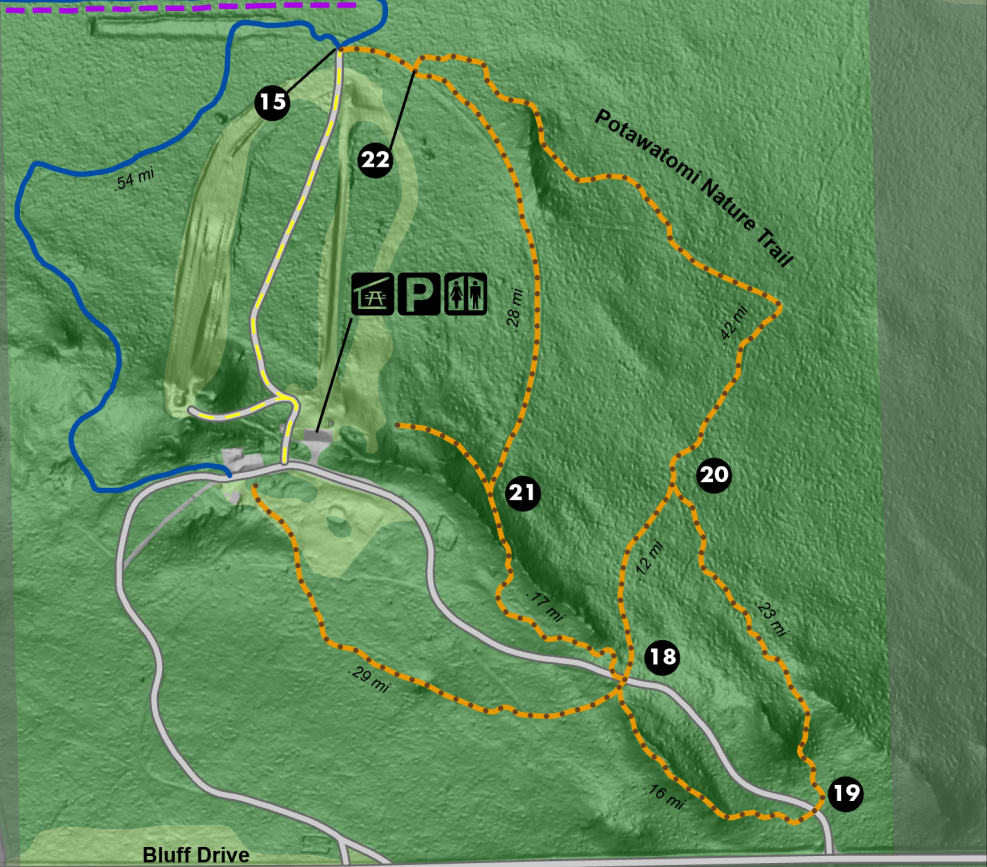

Trail Map Powers Bluff County Park

6990 Bluff Drive, Arpin WI 54410

	Service Road		Trail Head
	Park Road		Parking
	Single Track Trail		Shelter
	Multi-Use Trail		Toilet
	Potawatomi Nature Trail		Trail Intersection
	Snowmobile Trail		

Trail Type	Winter Use	Summer Use
Multi-Use Trail	Bike, Snowshoe, Ski Hike, Bike	
Single Track	Bike, Snowshoe	Bike
Potawatomi Nature Trail	Snowshoe	Hike

South Entrance - 6990 Bluff Dr