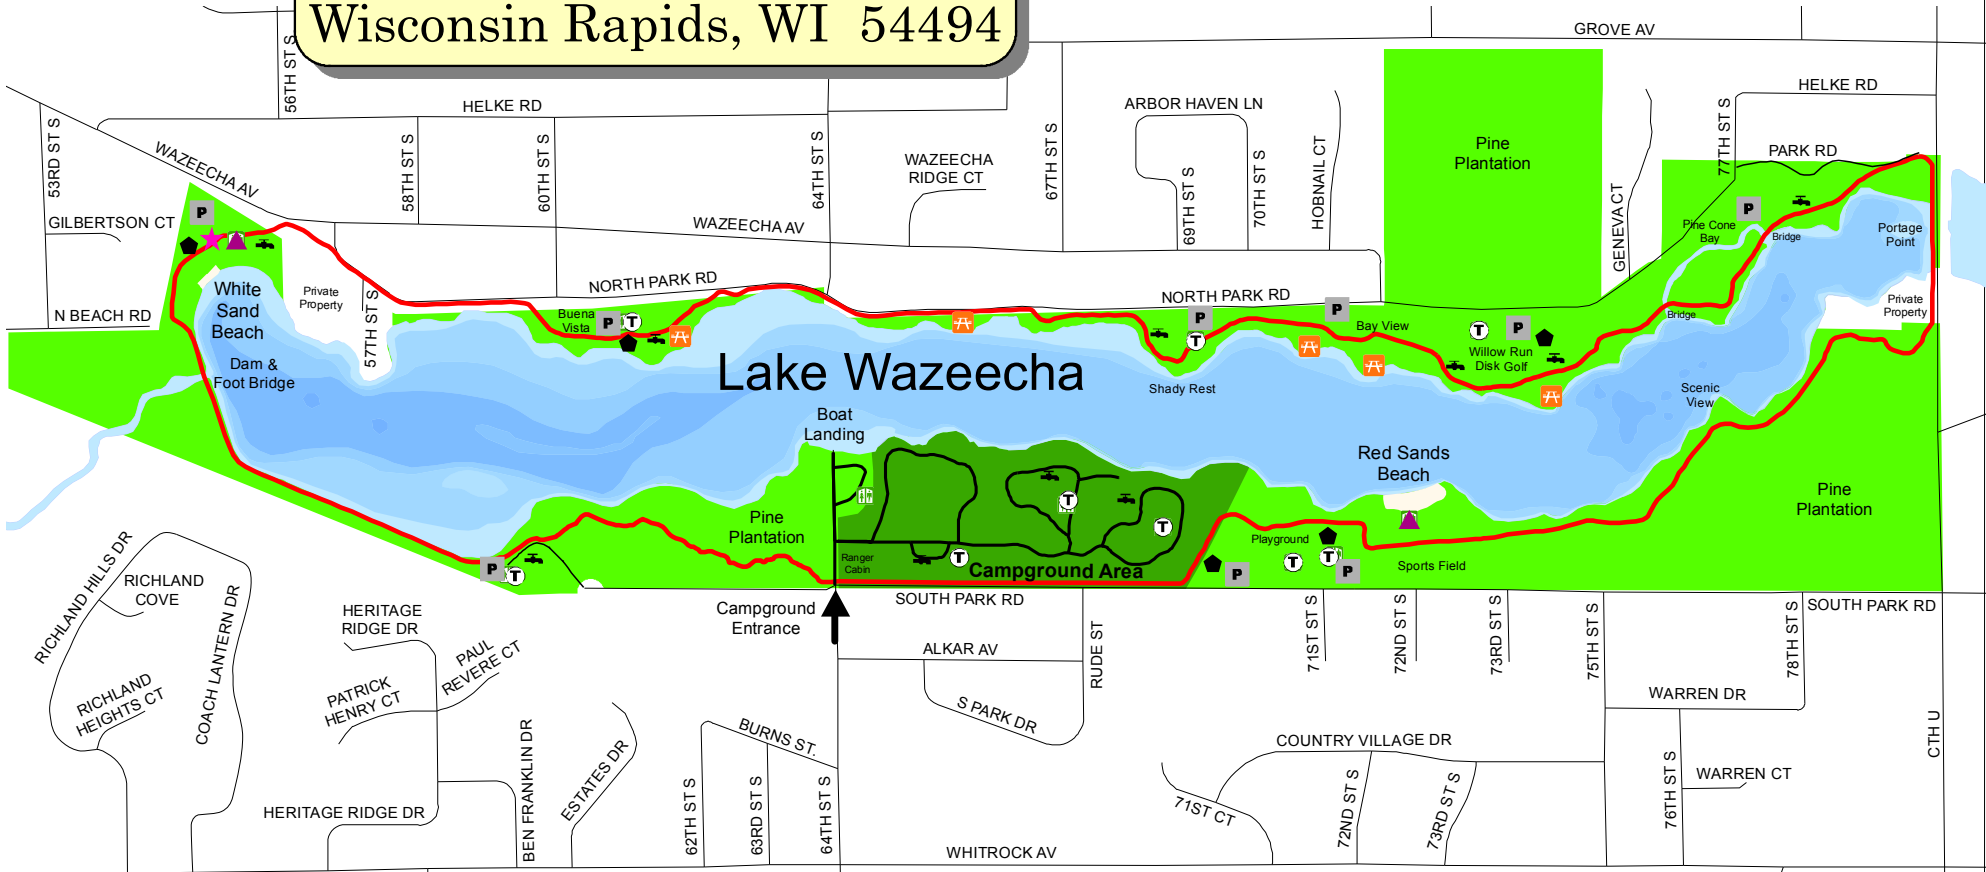

South Wood County Park

7111 South Park Road
Wisconsin Rapids, WI 54494

South Wood County Park = 324 acres
Lake Wazeecha = 131 acres
Recreation Trail = 4.1 miles

Prepared by:
Wood County
Land Information Office
2/24/2014

Legend

	Trail Head		Well		Hiking / Bike Trail
	Picnic Area		Toilet		Toilet / Bathhouse
	Shelter		Parking		Handicap Fishing