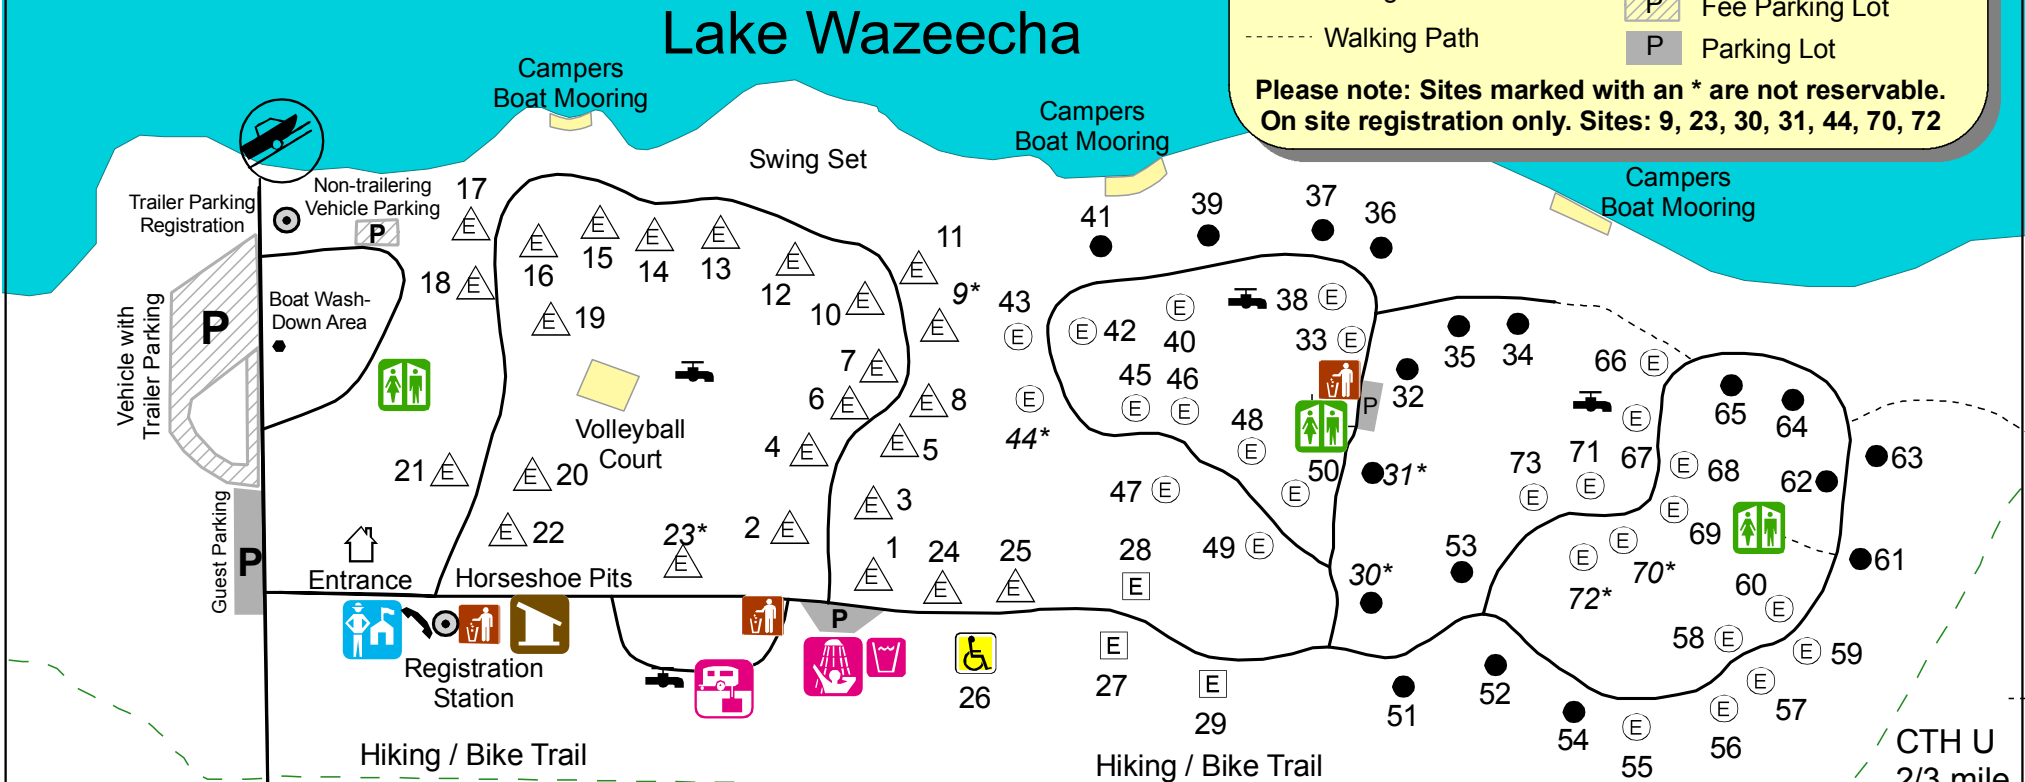

South Park Campground

6411 South Park Road
Wisconsin Rapids, WI 54494

Campsite Types

- No Electric
- ⓔ 20 Amp Electric
- ⓔ 30 Amp Electric
- ⓔ 50 Amp Electric
- ♿ Handicap/30 Amp Electric
- 🏠 Camp Host
- 👮 Camp Ranger

Park Facilities

- 📍 Registration stations
- 🚿 Showers / Flush Toilets
- 🚻 Vault Toilets
- 🧊 Ice / Wood
- ♻️ Garbage / Recycling
- ☎ Telephone
- ⚡ Well
- 🗑 Dump Station
- 🥤 Soda Machines
- 🚤 Boat Launch
- 🅅 Fee Parking Lot
- 🅅 Parking Lot

Park Trails / Roads

- Campground Road
- - - Hiking / Bike Trail
- ⋯ Walking Path

Please note: Sites marked with an * are not reservable. On site registration only. Sites: 9, 23, 30, 31, 44, 70, 72

64th St.

South Park Road

Rude St.

Park Office Phone #:
(715) 421-8422
Reservation Times:
Monday - Friday
9 am - 3 pm

Prepared by: Wood County
Planning & Zoning - 4-9-2010 JLC

CTH U
2/3 mile