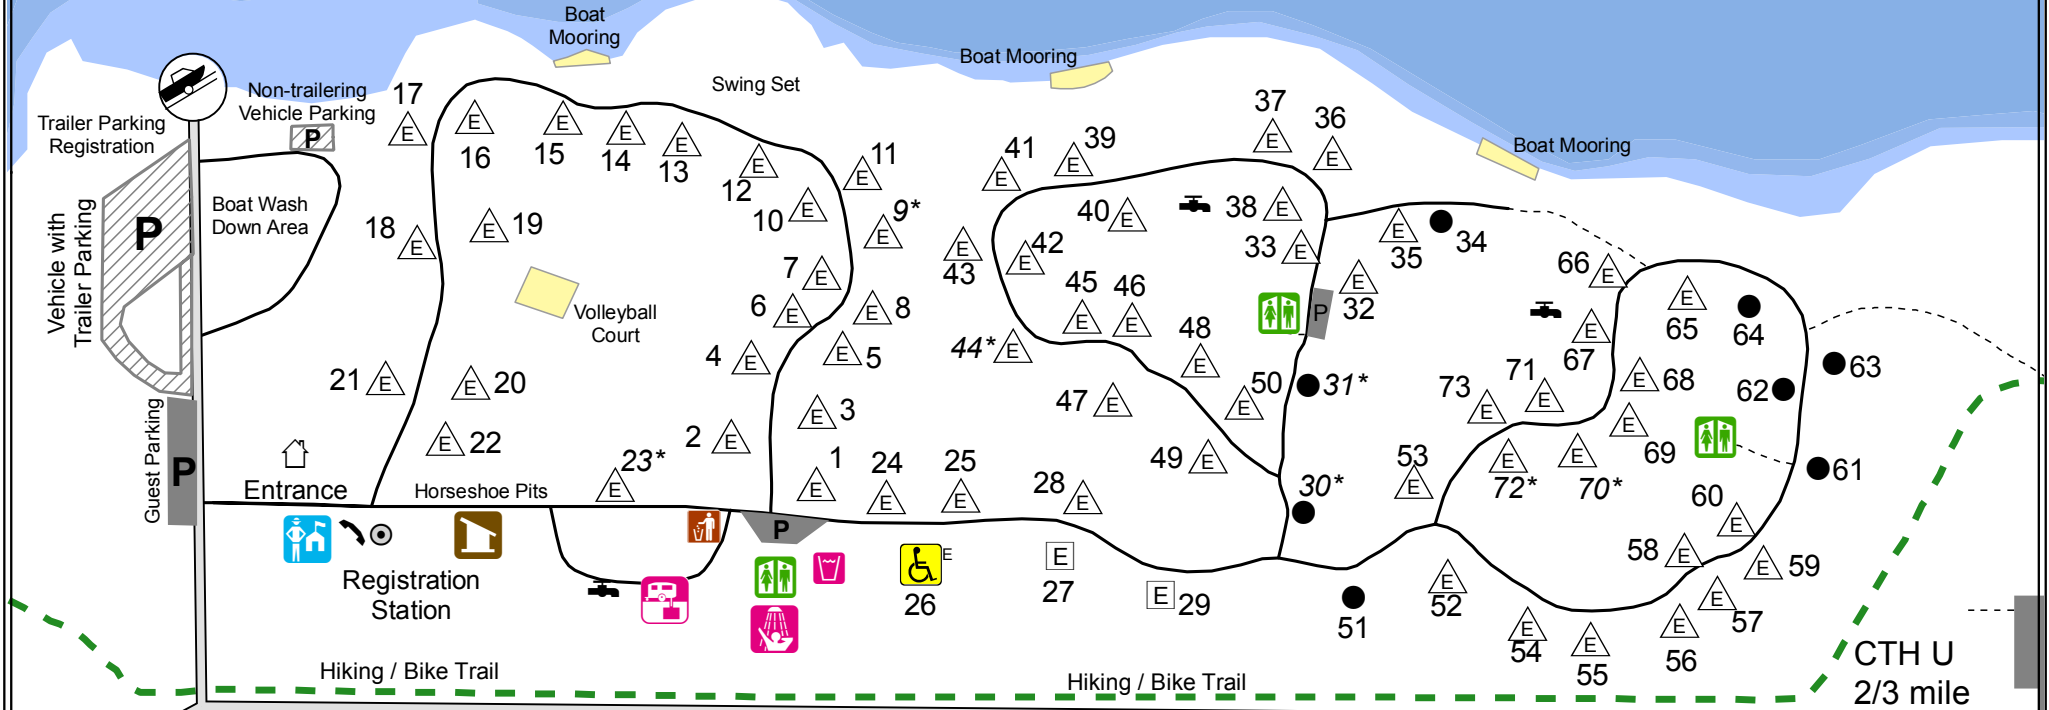

Park Trails / Roads

- Campground Road
- - - Hiking / Bike Trail
- ⋯ Walking Path

Park Facilities

- 📍 Registration stations
- 🚿 Showers / Flush Toilets
- 🚻 Vault Toilets
- 📦 Ice / Wood
- ♻️ Garbage / Recycling
- ☎ Telephone
- ⚡ Well
- 🗑 Dump Station
- 📺 Soda Machines
- 🚤 Accessible Boat Dock
- 🅐 Fee Parking Lot
- 🅑 Parking Lot

Sites marked with an * are not reservable.
On site registration only. Sites: 9, 23, 30, 31, 44, 70, 72

Lake Wazeecha

South Park Road

Rude St.

For reservation visit us online at:
www.co.wood.wi.us/departments/parks
or call the park office
Monday - Friday 9 am - 4 pm
(715) 421-8422