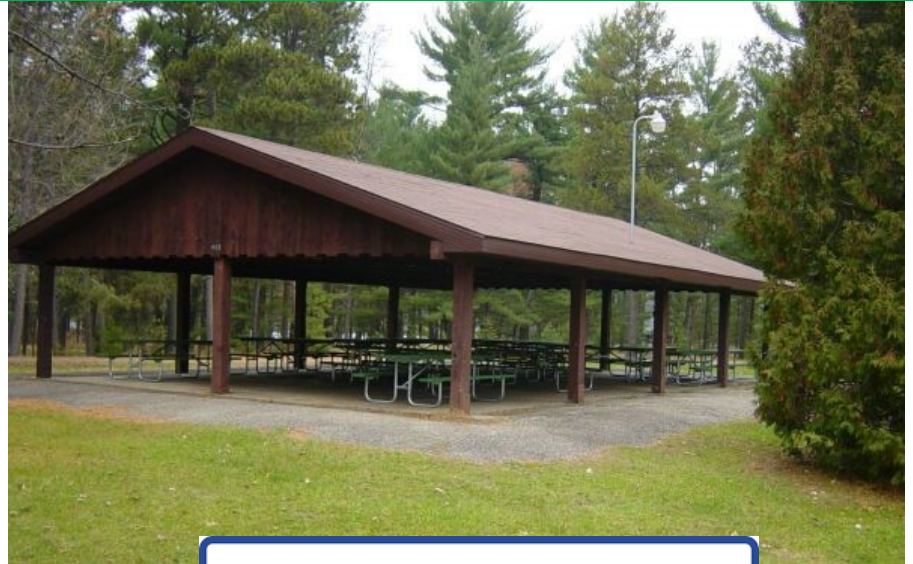

**Find us on:
facebook®**