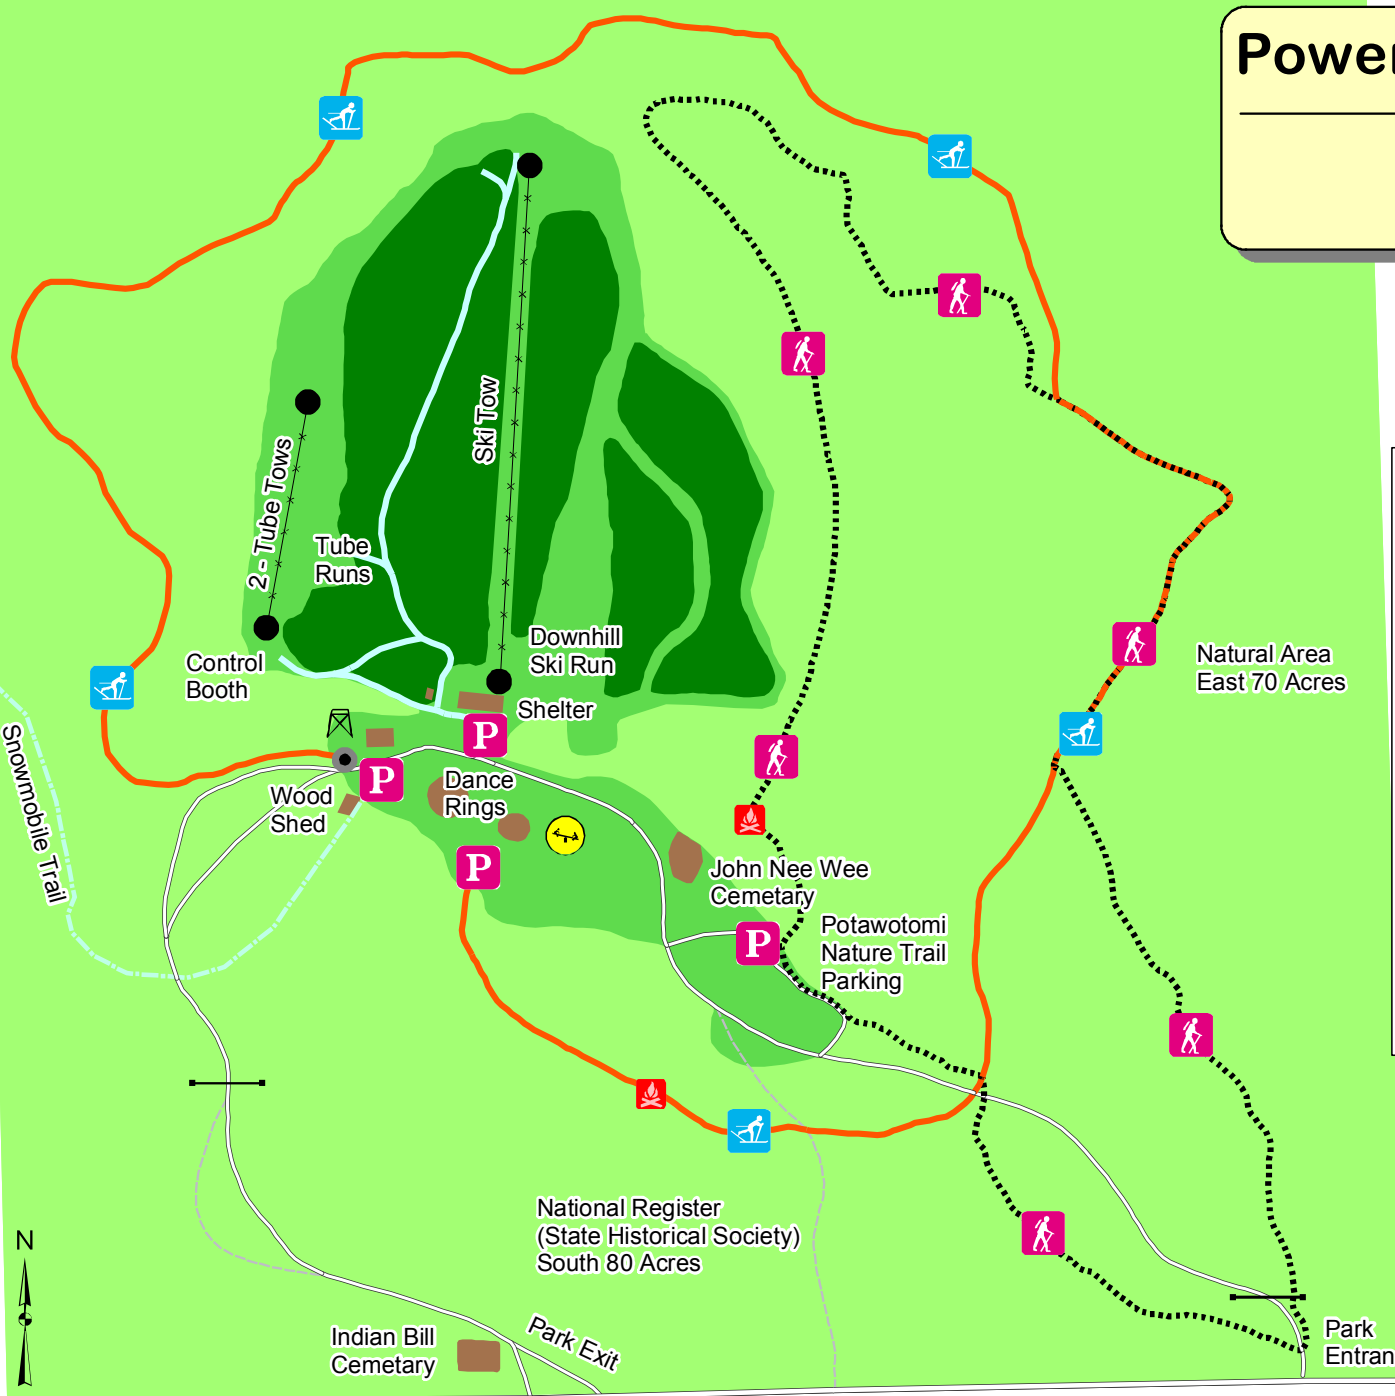

# Powers Bluff County Park

6990 Bluff Drive  
Arpin, WI 54410

Bluff Drive