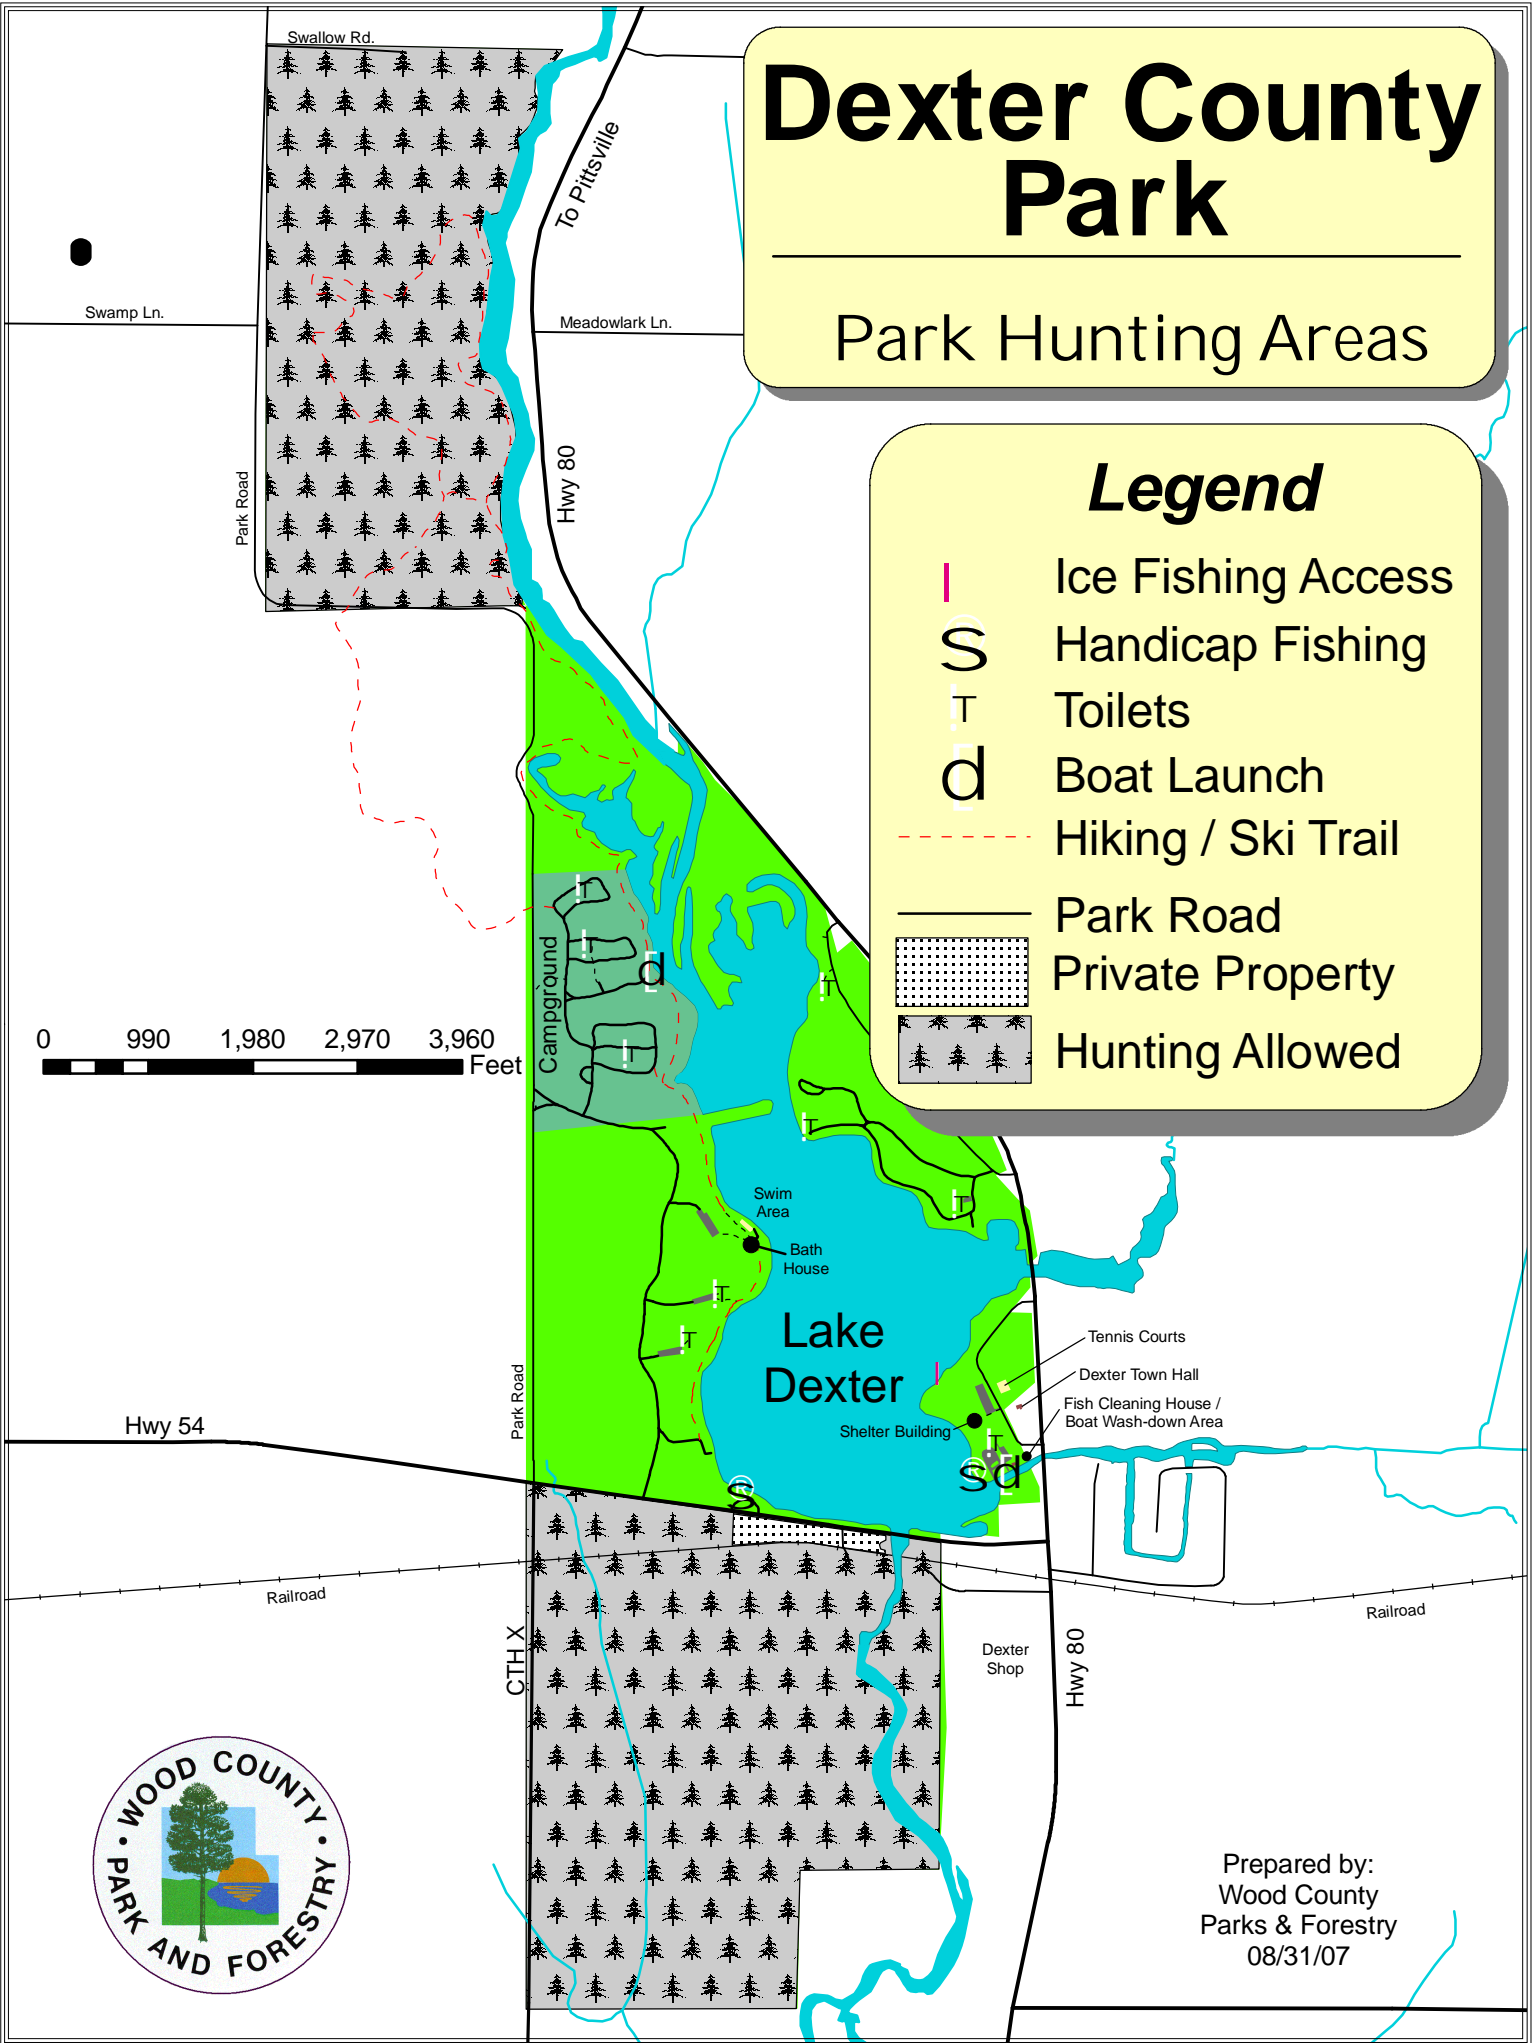

# Dexter County Park

## Park Hunting Areas

### Legend

-  Ice Fishing Access
-  Handicap Fishing
-  Toilets
-  Boat Launch
-  Hiking / Ski Trail
-  Park Road
-  Private Property
-  Hunting Allowed

Prepared by:  
Wood County  
Parks & Forestry  
08/31/07