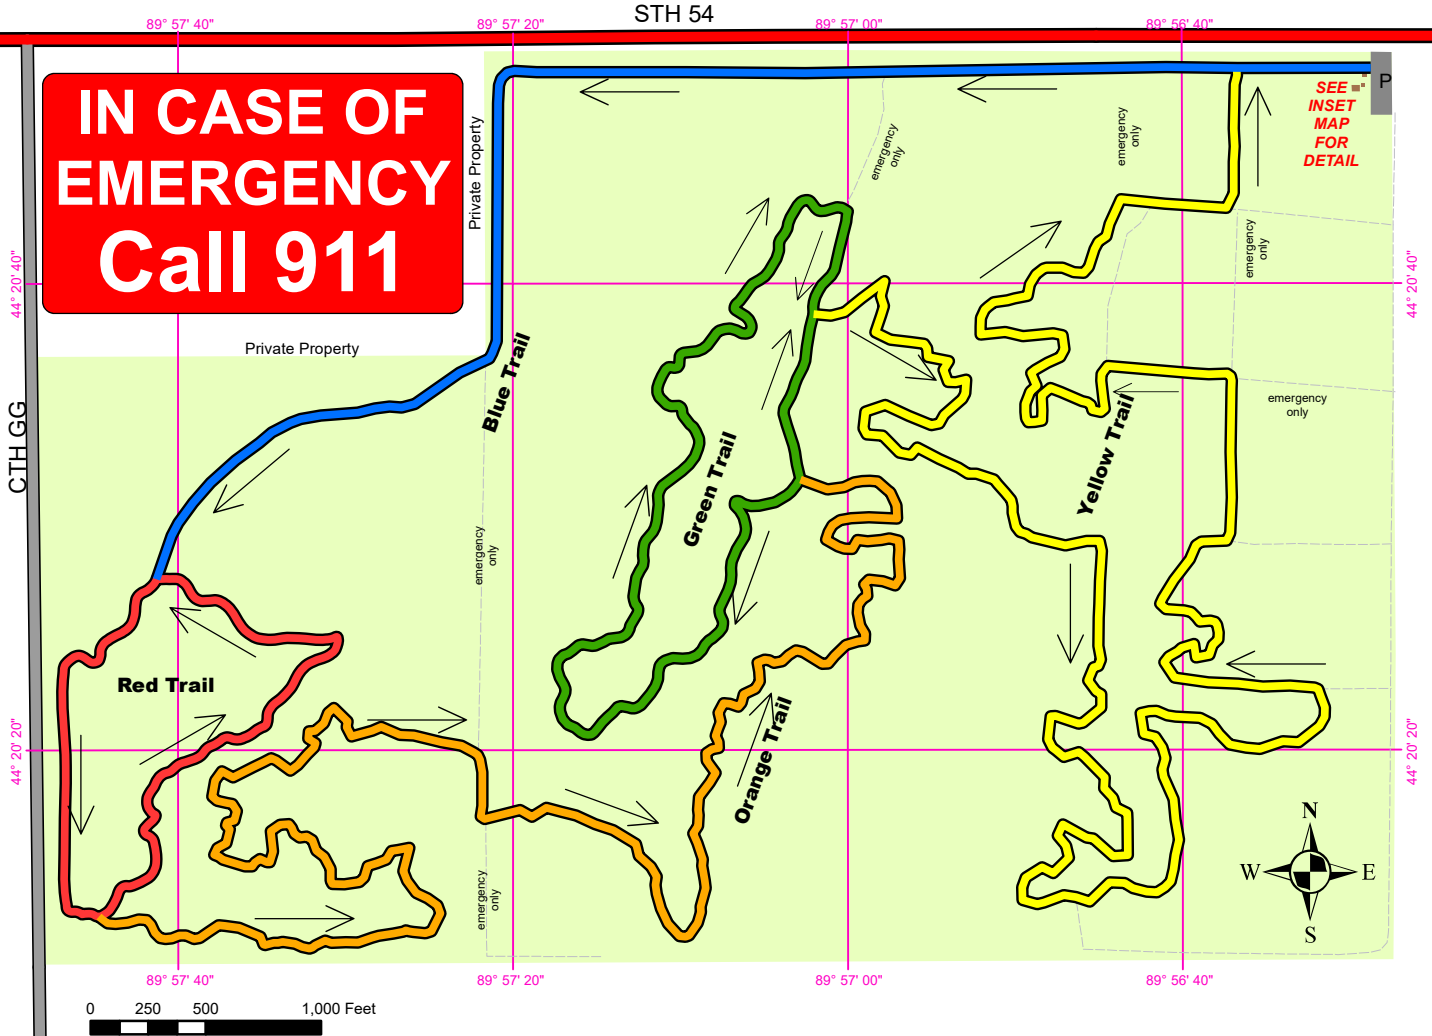

# Wood County ATV Intensive Use Area

4415 State Highway 54  
Port Edwards, WI 54469

**IN CASE OF  
EMERGENCY  
Call 911**

SEE INSET MAP FOR DETAIL

Inset Map

Updated November, 2018