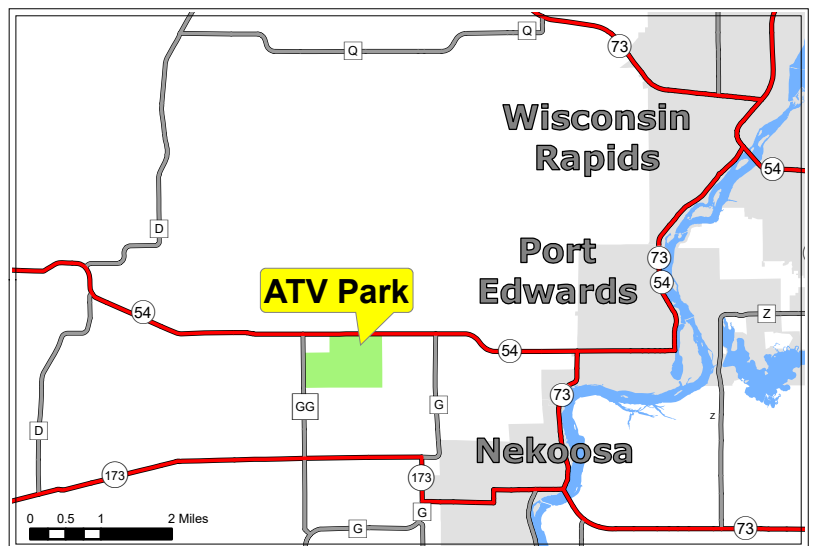

# Wood County ATV Intensive Use Area

4415 State Highway 54  
Port Edwards, WI 54469

**IN CASE OF  
EMERGENCY  
Call 911**

SEE INSET MAP FOR DETAIL

Inset Map

Updated November, 2018