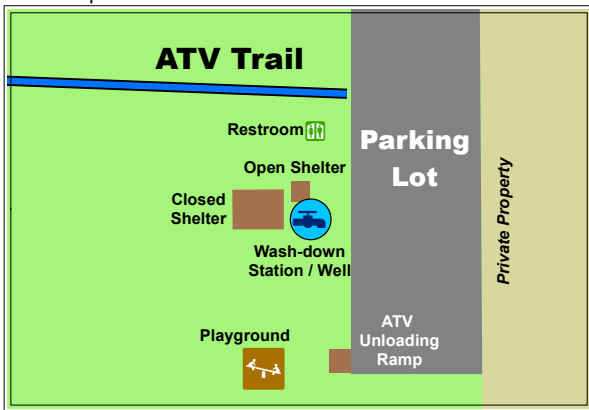

# Wood County ATV Intensive Use Area

4415 State Highway 54  
Port Edwards, WI 54469

**IN CASE OF  
EMERGENCY  
Call 911**

SEE INSET MAP FOR DETAIL

Inset Map

Updated November, 2018